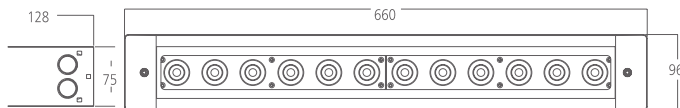

## 353 141

LED Power 30 W Colour Temp cool white Luminous 1600 lm

## 353 142

LED Power 30 W Colour Temp warm white Luminous 1512 lm