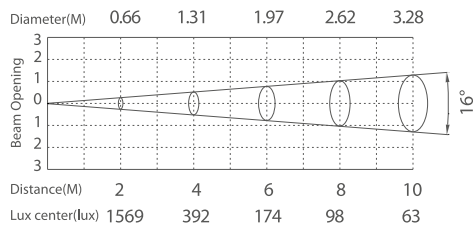

## 353 141

LED Power 30 W Colour Temp cool white Luminous 1600 lm

## LIGHT DISTRIBUTION

16°

## 353 142

LED Power 30 W Colour Temp warm white Luminous 1512 lm